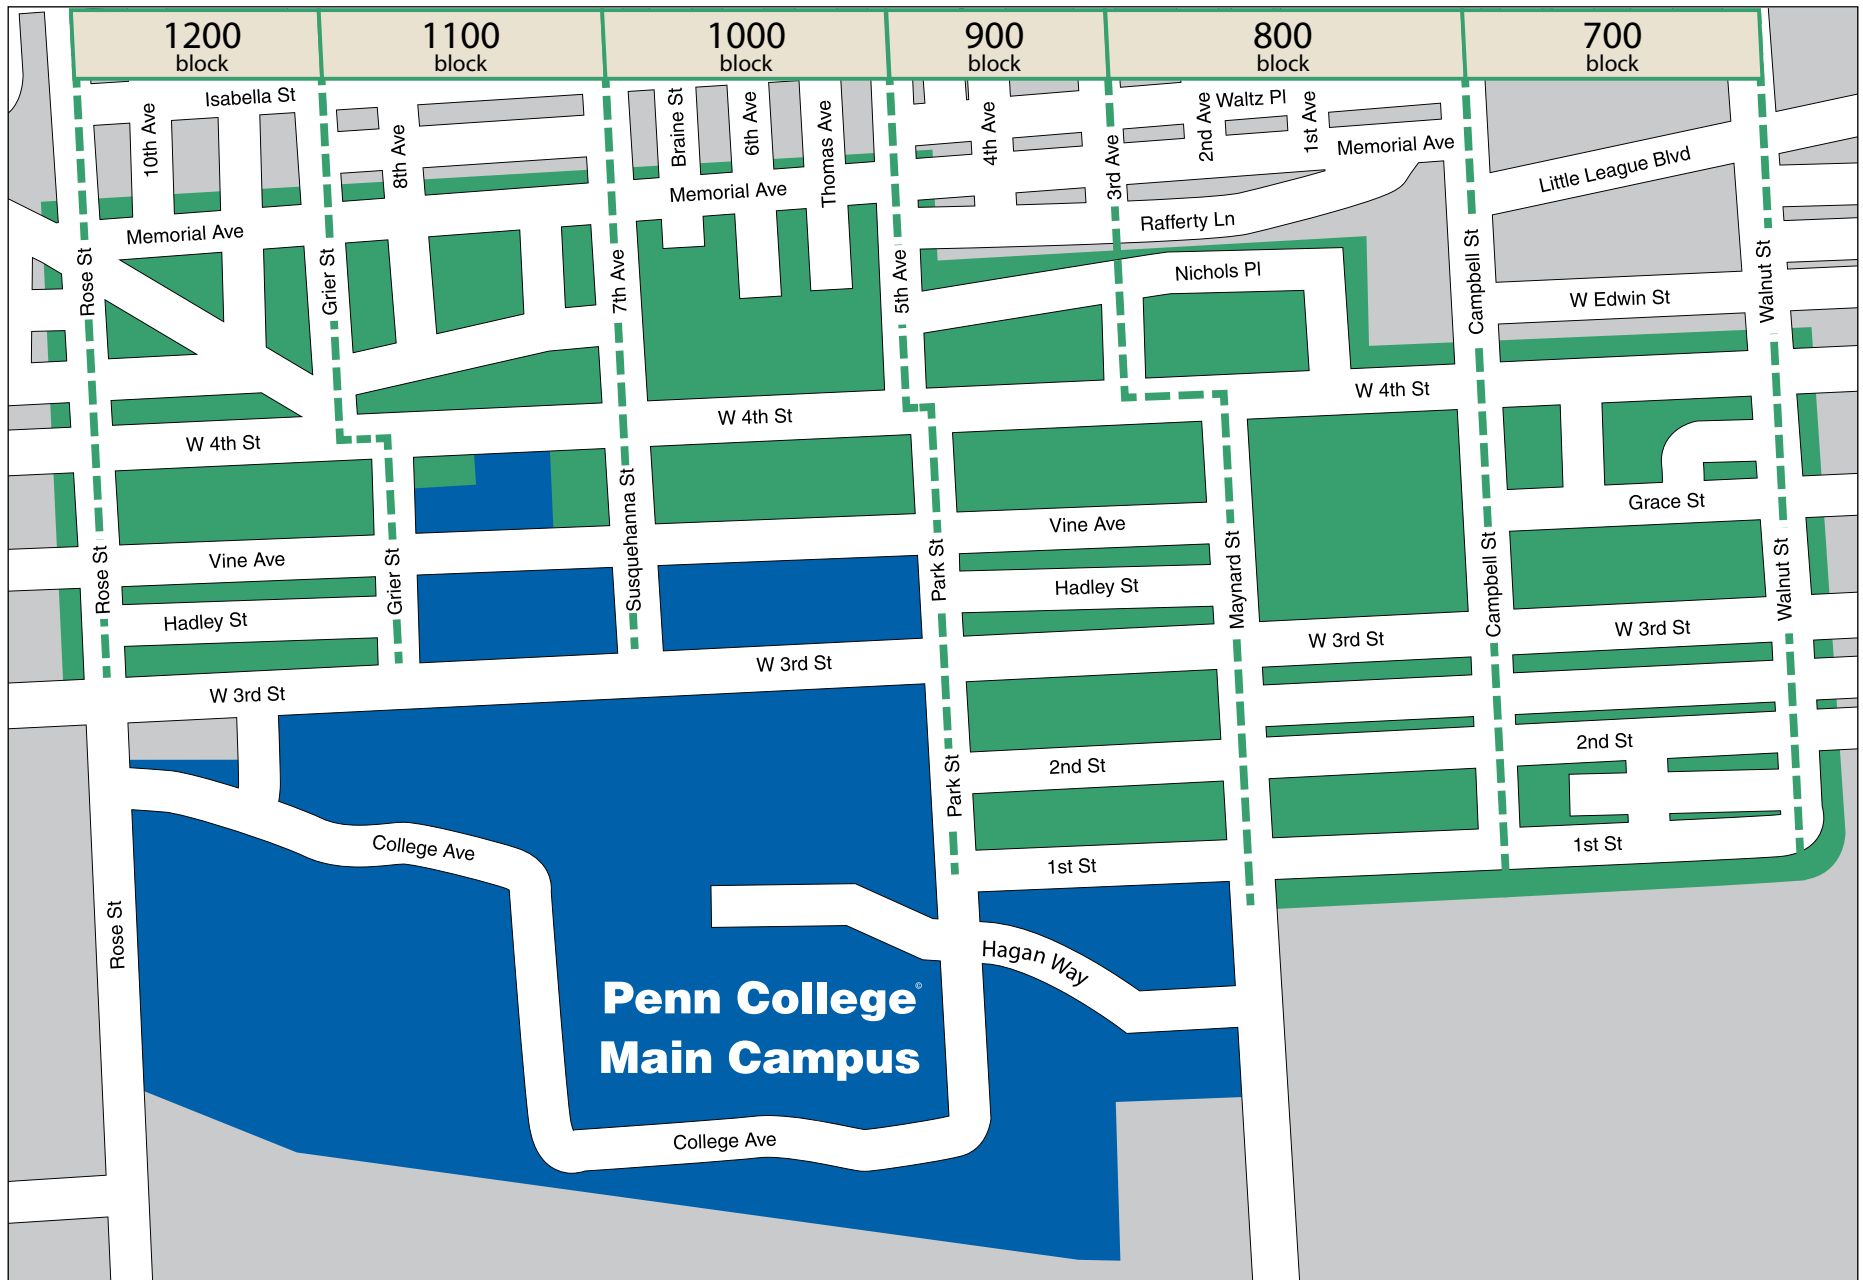

# Off-Campus Housing Map

-  Pennsylvania College of Technology
-  Properties in this area may be listed in the Off-Campus Housing list if all requirements are met.

*Penn College Police actively patrol both areas.*